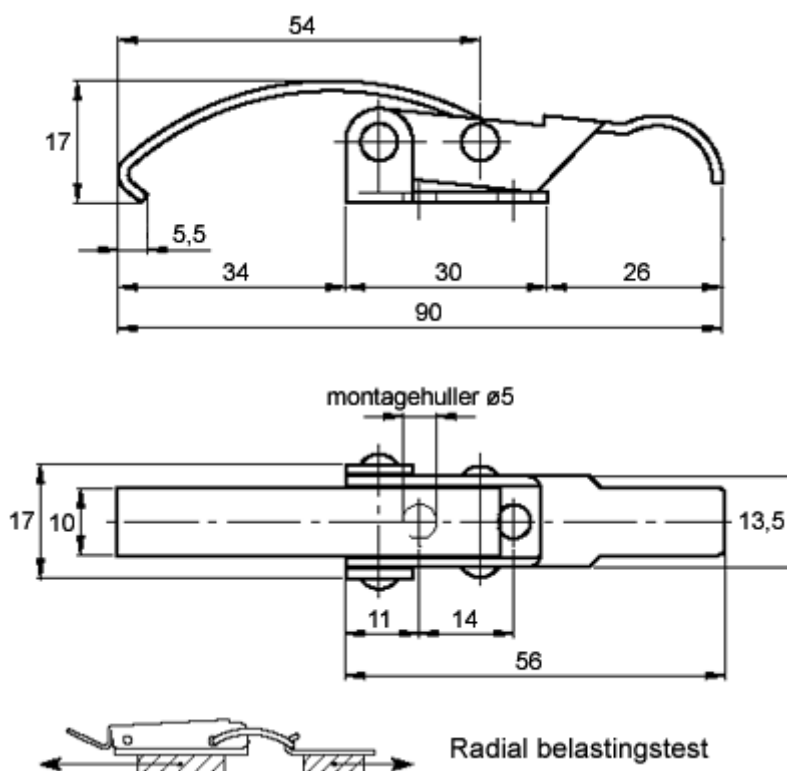

Data Sheet

Article number: 2312420132

Description: E+G Hook clamp, stainless 420132
TLI.S-13,5/90

Measures

Max load (N) = 500

Ultimate strength (N) = 900